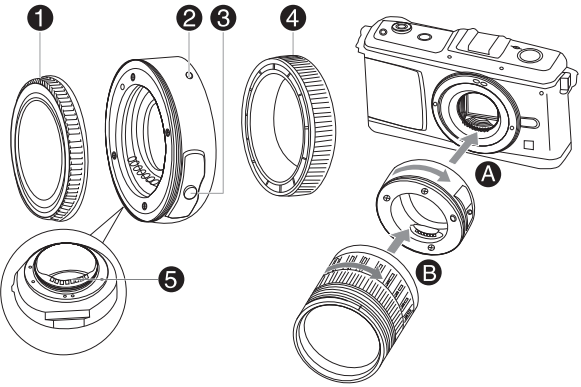

JY-43F

Four Thirds Lens Adapter

Thanks for purchasing products under Viltrox brand. Please make sure camera is compatible with lens before use this lens mount adapter, in order to ensure you could following directions correctly, please checking details to familiar with product and know operation methods well. Surely keep this directions for consulting in the future.

Features

The Viltrox JY-43F Mount adapter ring can connect Micro 4/3 camera bodies with all 4/3 lenses. With the electrical contacts, the lens adapter ring can be well combined with different cameras and lens. The camera can auto focus and take the object photo immediately if using compatible with high speed AF lens.

Parts name

- ❶ Front cap
- ❷ Mount index
- ❸ Lens release button
- ❹ Rear cap
- ❺ Electrical contacts

Specifications

Focus Model	Auto focus
Weight	83g (2.9oz.)
Dimensions	Max.dia.Φ65mm × 19.5mm (2.6 × 0.8 in.)
Applicable Camera Mode	Olympus M4/3 : E-P1, E-P2, E-PL1, E-PL2, E-PL3, etc. Panasonic LUMIX series: G1, G2, G10, GF1, GF2, GF3, etc
Lens mount	four thirds mount

Notes on shooting

Depending on the lens in use, the distance scale on the lens may be out of alignment or the minimum shooting distance may increase.